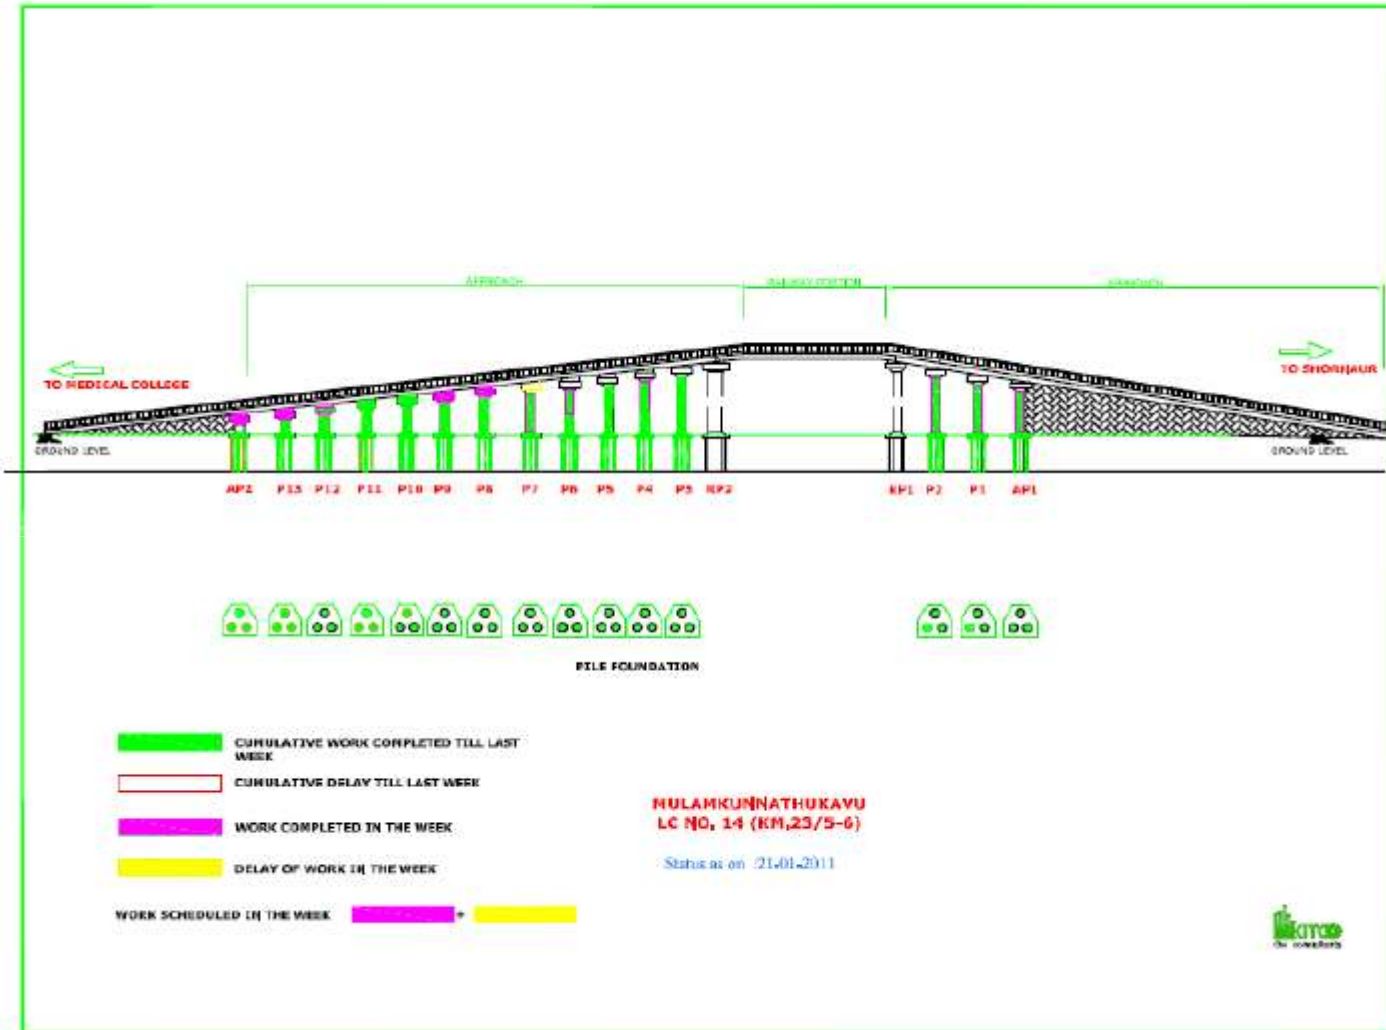

Progress Graph

Site Engineer : Santhosh (9447384217)
KITCO

Manager in charge :Radhakrishnan V (9447178783)
RBDCK